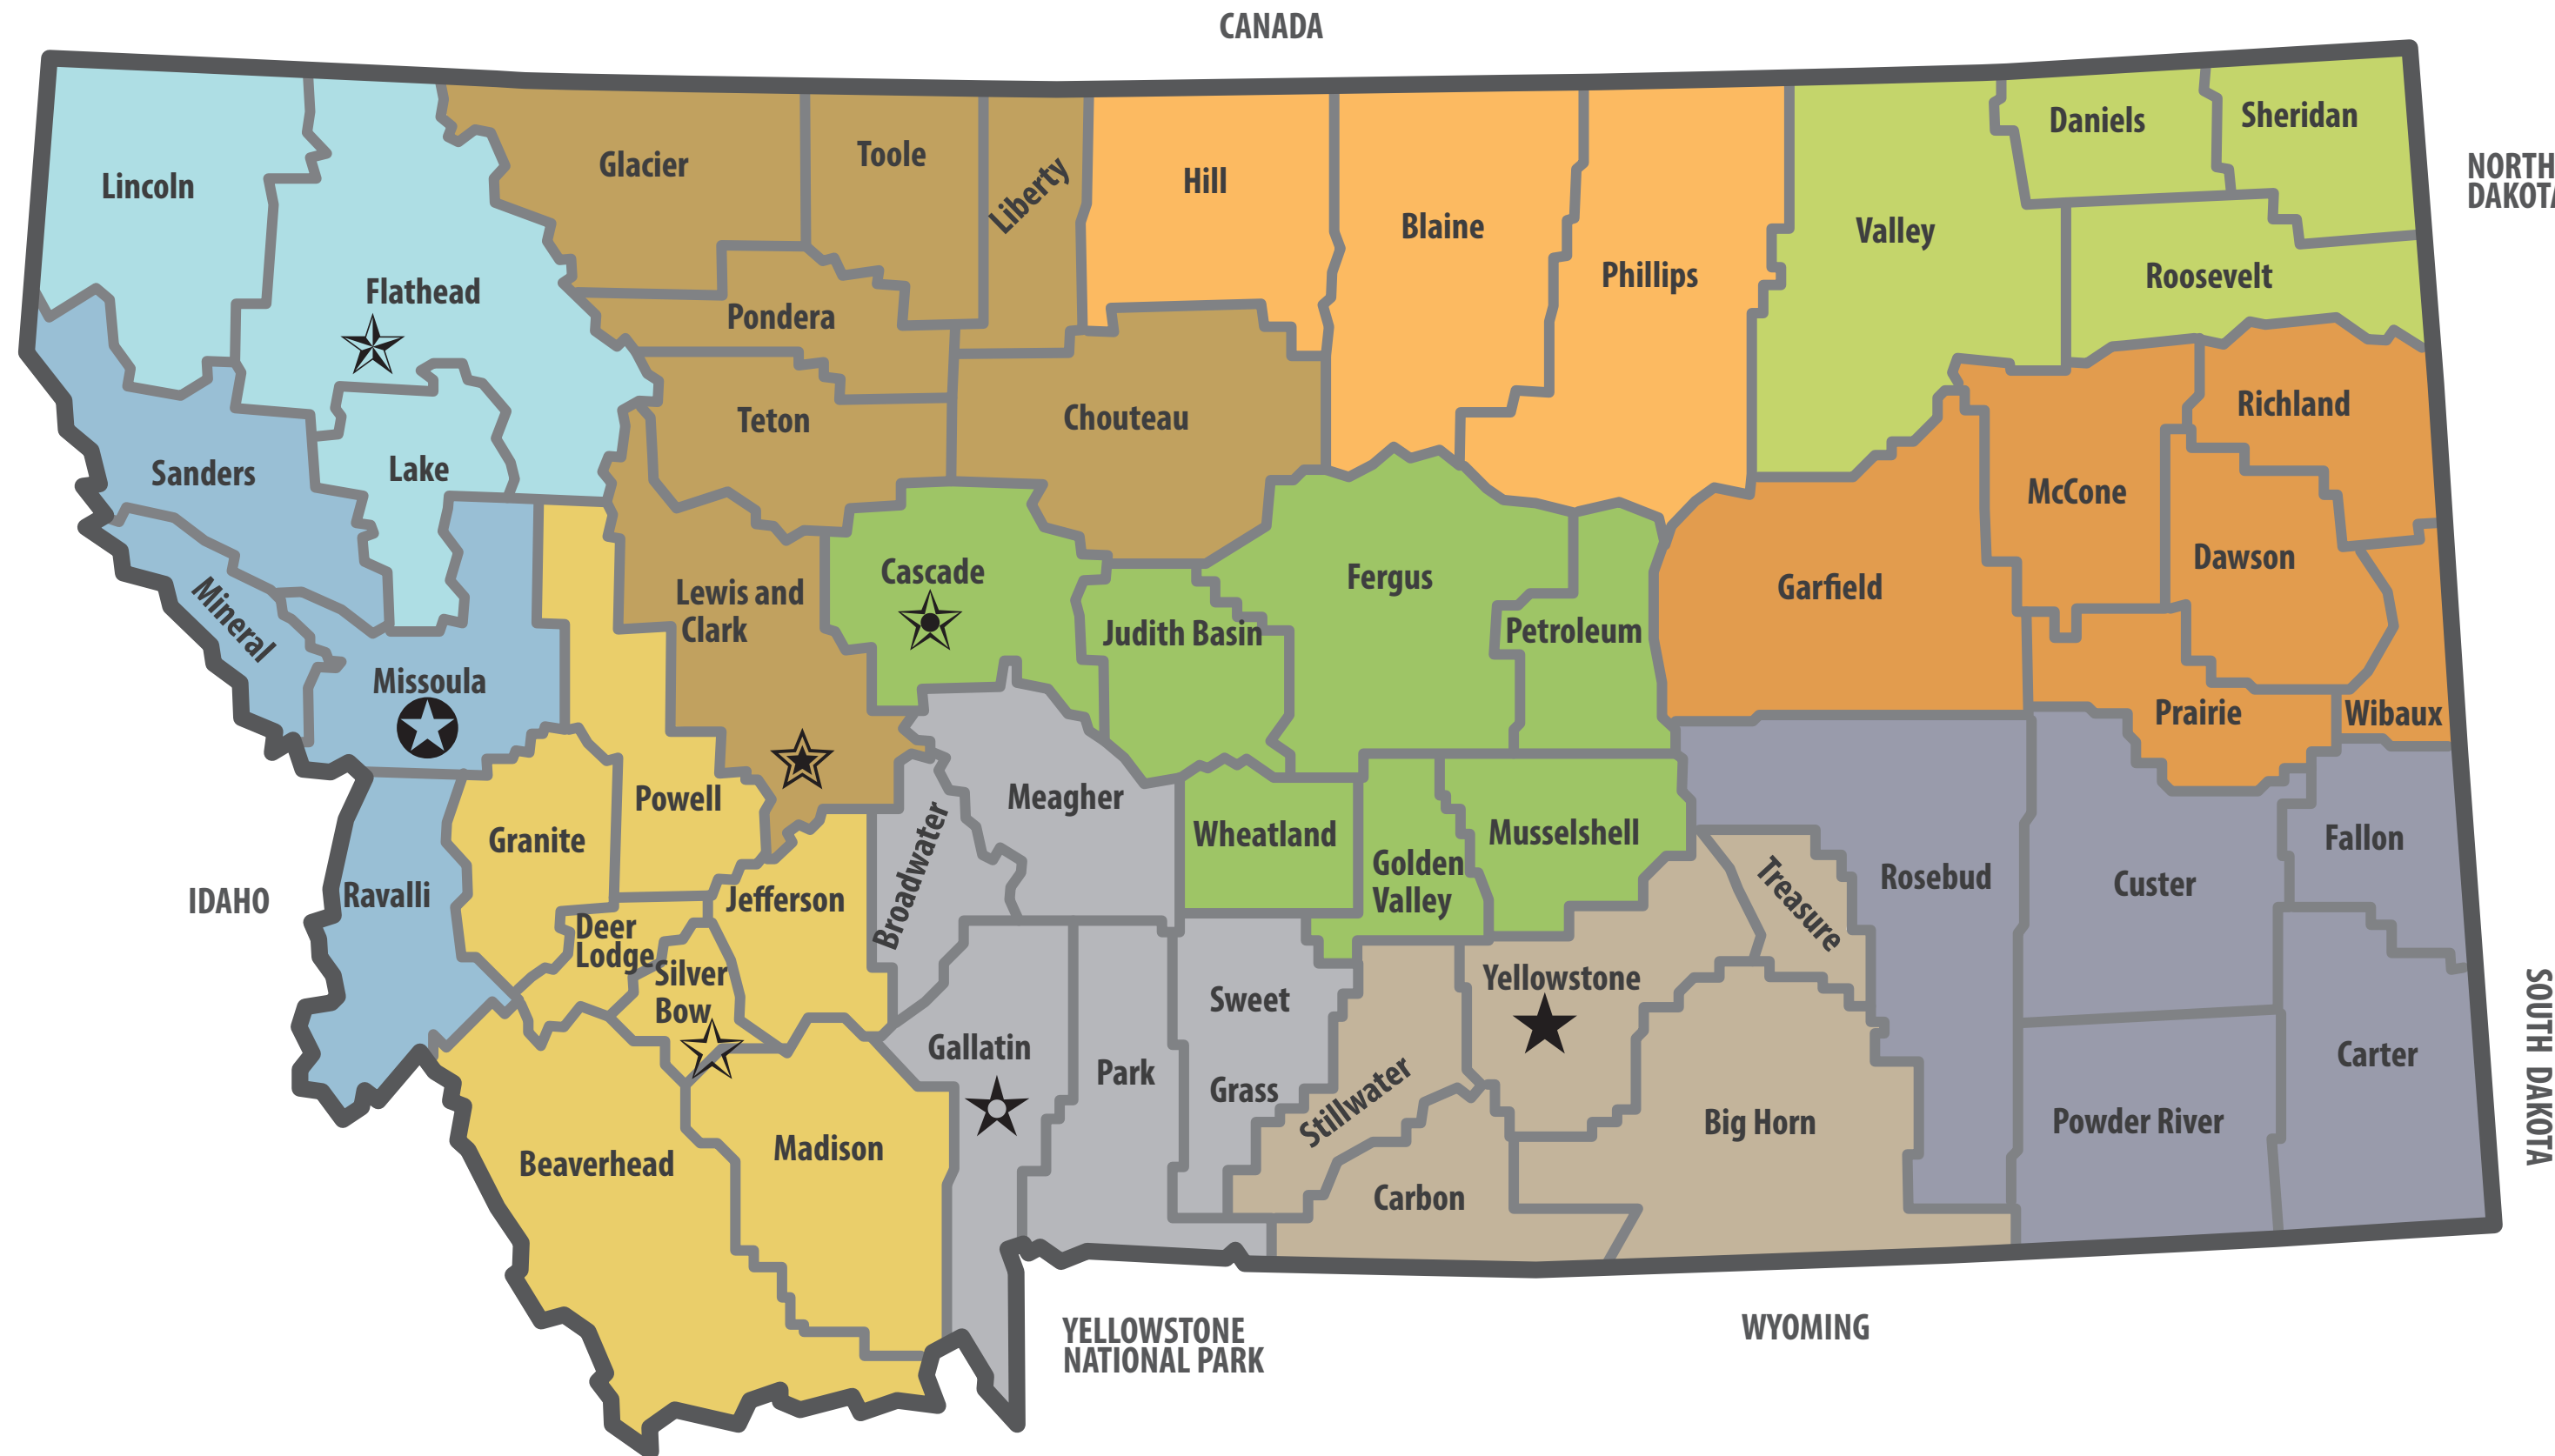

Regions and Large Districts for Donations to Innovative Educational Programs in Public Schools

Regions

- 1 Region 1 - Flathead, Lake, and Lincoln Counties
- 2 Region 2 - Blaine, Hill, and Phillips Counties
- 3 Region 3 - Daniels, Roosevelt, Sheridan, and Valley Counties
- 4 Region 4 - Dawson, Garfield, McCone, Prairie, Richland, and Wibaux Counties
- 5 Region 5 - Cascade, Fergus, Golden Valley, Judith Basin, Musselshell, Petroleum, and Wheatland Counties
- 6 Region 6 - Mineral, Missoula, Ravalli, and Sanders Counties
- 7 Region 7 - Beaverhead, Deer Lodge, Granite, Jefferson, Madison, Powell, and Silver Bow Counties
- 8 Region 8 - Broadwater, Gallatin, Meagher, Park, and Sweet Grass Counties
- 9 Region 9 - Big Horn, Carbon, Stillwater, Treasure, and Yellowstone Counties
- 10 Region 10 - Carter, Custer, Fallon, Powder River, and Rosebud Counties
- 11 Region 11 - Chouteau, Glacier, Lewis and Clark, Liberty, Pondera, Teton, and Toole Counties

Large Districts

- ★ Billings Elementary School District
Billings High School District
- ★ Great Falls Elementary School District
Great Falls High School District
- ★ Missoula Elementary School District
Missoula High School District
- ★ Butte Elementary School District
Butte High School District
- ★ Helena Elementary School District
Helena High School District
- ★ Bozeman Elementary School District
Bozeman High School District
- ★ Kalispell Elementary School District
Flathead High School District